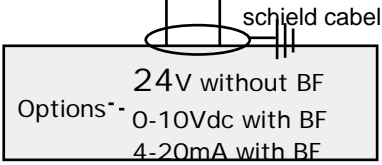

Connections made by customer

FOR FAST SETTING  
DISCONNECT STRAP 1-6 ON  
SKPC600

Internalwiring

Cabel 0,75 mm2 :

- G = White
- K = Blu
- + = Red
- = Black
- ac = Black

STATEMENT OF CONFORMITY NEMKO Ref.No. 199636193