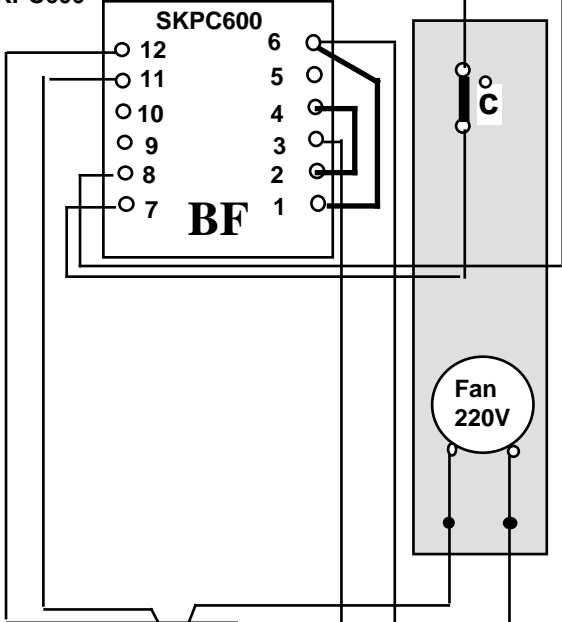

Connections made by customer

FOR FAST SETTING  
DISCONNECT STRAP 1-6 ON  
SKPC600

Internalwiring

Cabel 0,75 mm2 :

- G = White
- K = Blu
- + = Red
- = Black
- ac = Black

STATEMENT OF CONFORMITY NEMKO Ref.No. 199636193

230Vac for BF Option

Internal connections  
when fan (F)  
is included in ouer type

**NEMKO SoC**  
Ref.no.199636193

Replasees W02-96020Z for  
OPT 500

Correction; a)

**Wiring connections**  
W2C.....V .....A + OPT 500V+ BF  
BF 4-20 mA ,0-10V,0-5V , 24Vdc without BF

|           |            |    |
|-----------|------------|----|
| Målestokk | Tegn.      | HW |
|           | Tilbudsnr. |    |
|           | Ordre nr.  |    |

Kunde:

**Solid State Power**  
**60 - 500 Volt 8 - 600 Amp**