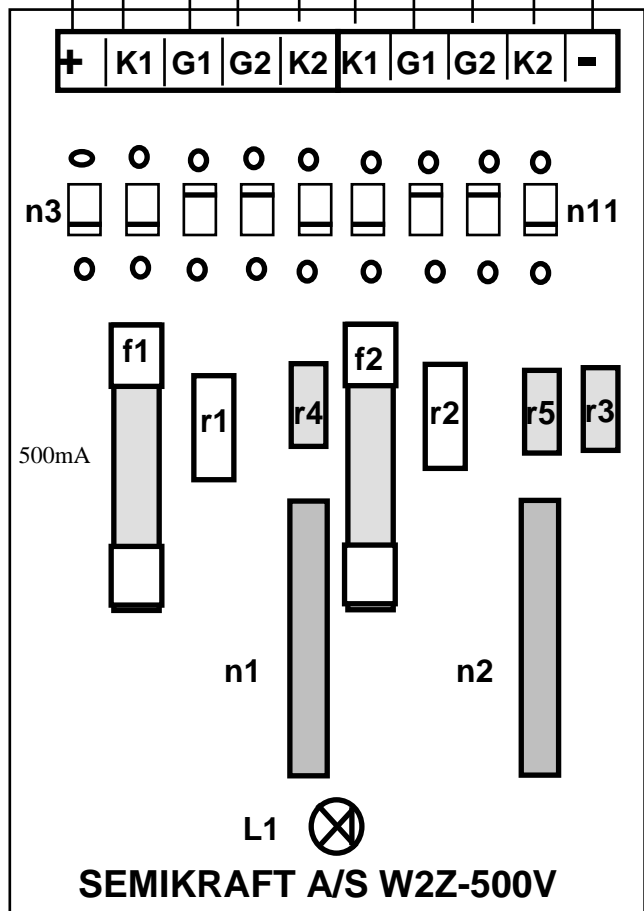

Connections made by customer

FOR FAST SETTING  
DISCONNECT STRAP 1-6 ON  
SKPC600

Internalwiring

Cabel 0,75 mm2 :

- G = White
- K = Blu
- + = Red
- = Black
- ac = Black

STATEMENT OF CONFORMITY NEMKO Ref.No. 199636193

230Vac for BF Option

Internal connections  
when fan (F)  
is included in ouer type

**NEMKO SoC**  
Ref.no.199636193

Replasees W02-96020Z for  
OPT 500

Correction; a)

**Wiring connections**  
W2C.....V .....A + OPT 500V+ BF  
BF 4-20 mA ,0-10V,0-5V , 24Vdc without BF

|           |            |    |
|-----------|------------|----|
| Målestokk | Tegn.      | HW |
|           | Tilbudsnr. |    |
|           | Ordre nr.  |    |

Kunde:

**Solid State Power**  
**60 - 500 Volt 8 - 600 Amp**